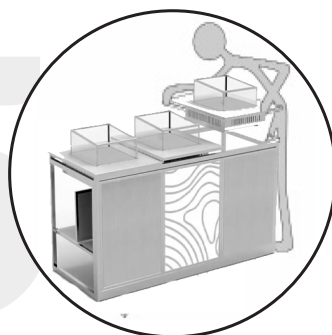

EASY SET UP

Buffet Stations

FOLDING BUFFET FRAMES

U LINE FRAME (DISH RACK)

BS-UL

U LINE FRAME (DISH RACK+WHEELS)

BS-ULW

Size: 1680 x 780 x 830(H)mm
Stainless steel