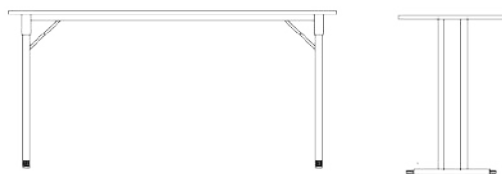

Wooden Laminate top

	L	W	H
BIBM04	1830	x760	x 760 mm
BIBM06	1830	x 455	x 760 mm