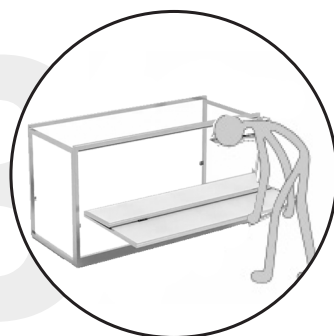

EASY SET UP

Buffet Stations

FOLDING BUFFET FRAMES

U LINE FRAME (DISH RACK)

BS-UL

U LINE FRAME (DISH RACK+WHEELS)

BS-ULW

Size: 1680 x 780 x 830(H)mm
Stainless steel