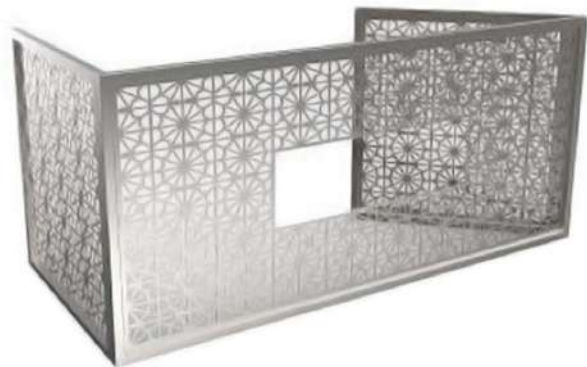

Front Panel with laser cutting S/S pattern (1/2)

BS-1/2LCT

802.5 x 715 x 23 mm

*Size varies as per the station

SS edge, customized laser cutting pattern S/S board

A

B

Full Folding Panel

A : Folding panel with Dish Hole - wooden laminate

BS-FPFWD

B : Folding panel with laser cut mashrabiya

BS-FPFLD

C : Folding panel - wooden laminate

BS-FPFW

1745 x 820 x 840 (H) mm

C