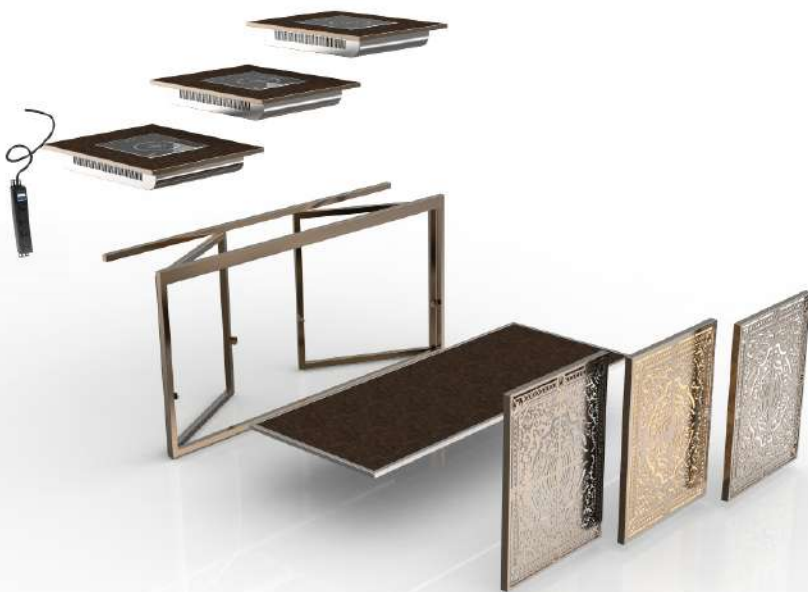

Optional: With
Lockable Wheels

Optional: Dual Zone Dish Rack

- Full Folding and removable frame
- Stainless Steel material
- Brushed Stainless Steel I with powder coating color)
- Removable high-power distributor with 4 interfaces (7000 W, with Aviation plug), with 1 pc wooden dish rack with Double faced Fire resistant laminate surface and SS edge, can hold 3 pcs Floating standard 1/3 size modules,