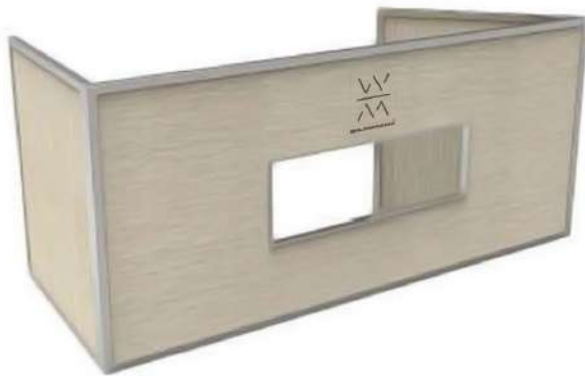

Front Panel with laser cutting S/S pattern (1/2)

BS-1/2LCT

802.5 x 715 x 23 mm

*Size varies as per the station

SS edge, customized laser cutting pattern S/S board

A

B

Full Folding Panel

A : Folding panel with Dish Hole - wooden laminate

BS-FPFWD

B : Folding panel with laser cut mashrabiya

BS-FPFLD

C : Folding panel - wooden laminate

BS-FPFW

1745 x 820 x 840 (H) mm

C