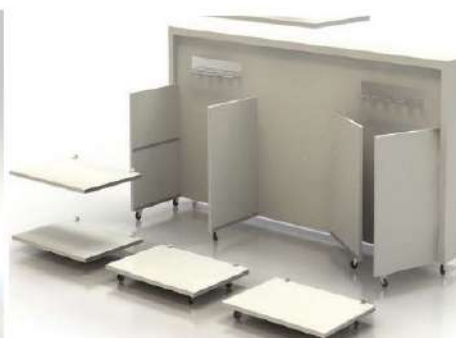

1800 x 800 x 1150 (H) mm

Modular interchangeable Bar with sink, flat counter and garbage slot modules. Includes two detachable speed rail

MOBILE BARS

FOLDABLE MOBILE BAR

BR01

2000 x 900 x 1150(H)mm

Metal frame, solid wood panels, quartz stone bar table, high strength fireproof board operation table top; a detachable structure, very convenient for installation and storage, saving storage space; LED panel can be replaced pattern.