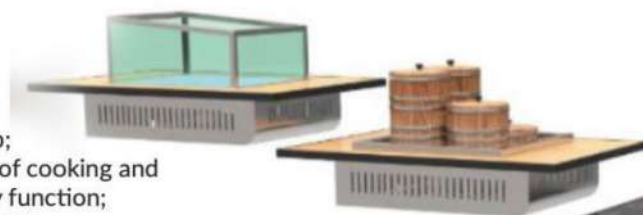

SERVICE TROLLEY
BTE01
1060*550*850 (H)mm

DIM SUM SERVICE TROLLEY
BTE07
1060*550*850(H)mm

TROLLEYS

SERVICE TROLLEY

46
B A N Q U E T

1. Sliding extended countertop;
2. Hidden removable modular of cooking and heating or cold food display function;
3. Very easy to setup or to remove
4. Modular combination design realizes multi-purpose