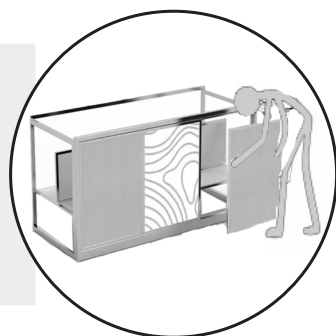

EASY SET UP

Buffet Stations

FOLDING BUFFET FRAMES

U LINE FRAME (DISH RACK)

BS-UL

U LINE FRAME (DISH RACK+WHEELS)

BS-ULW

Size: 1680 x 780 x 830(H)mm
Stainless steel